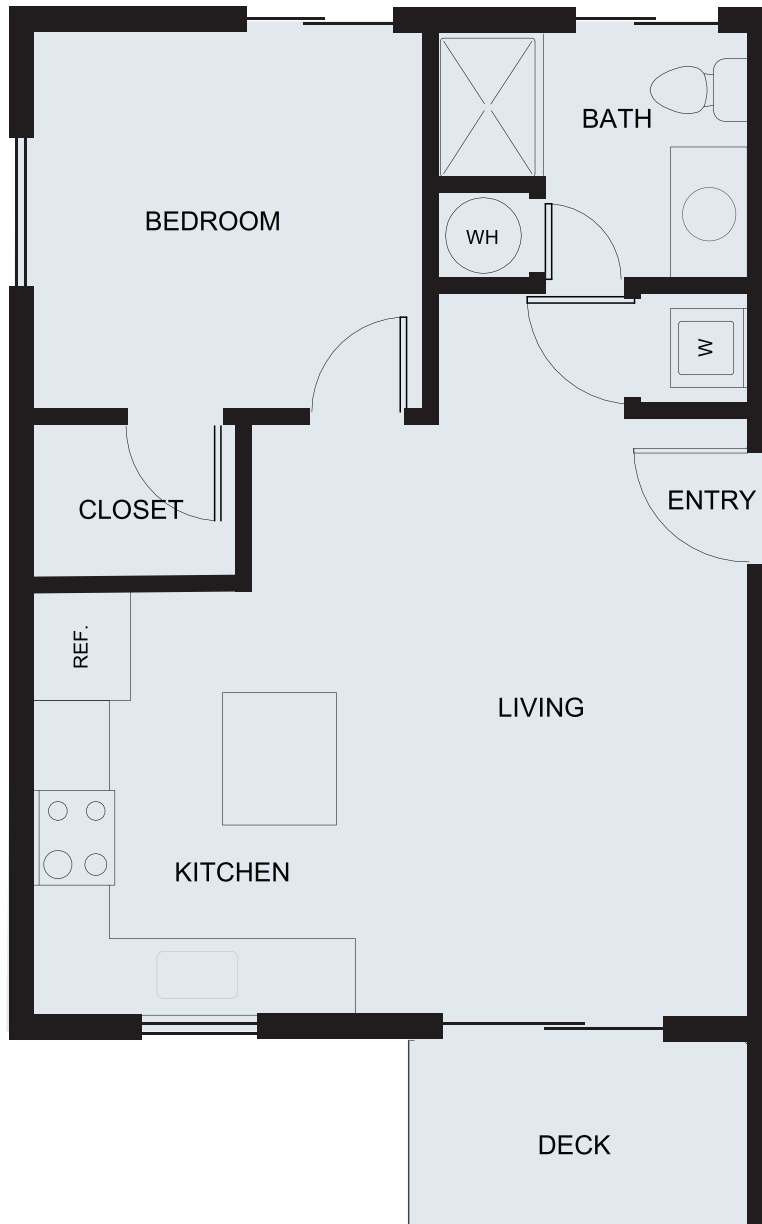

# LoHi Landing

One Bedroom | 540 Square Feet  
UNIT 304