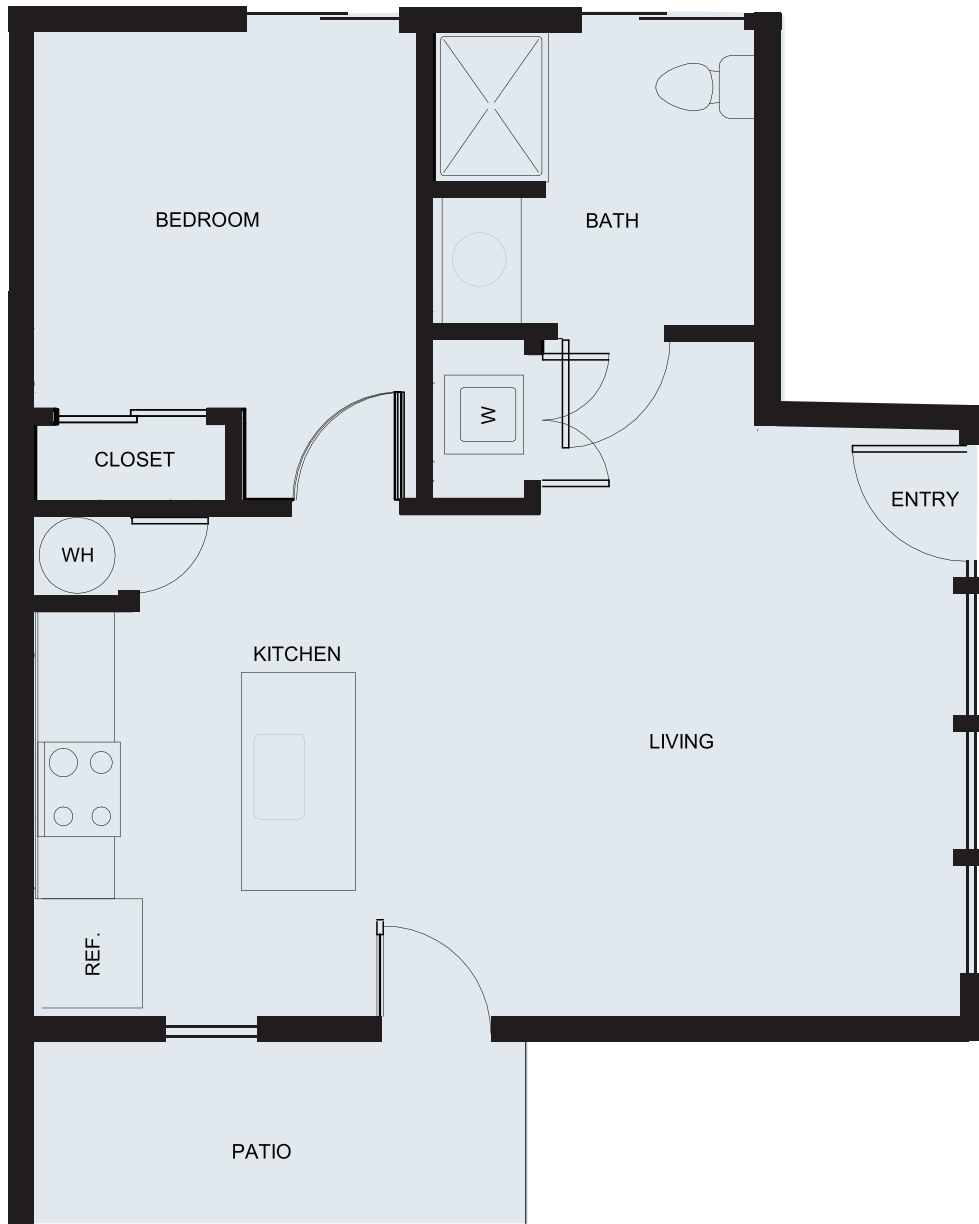

# LoHi Landing

One Bedroom | 630 Square Feet  
UNIT 101