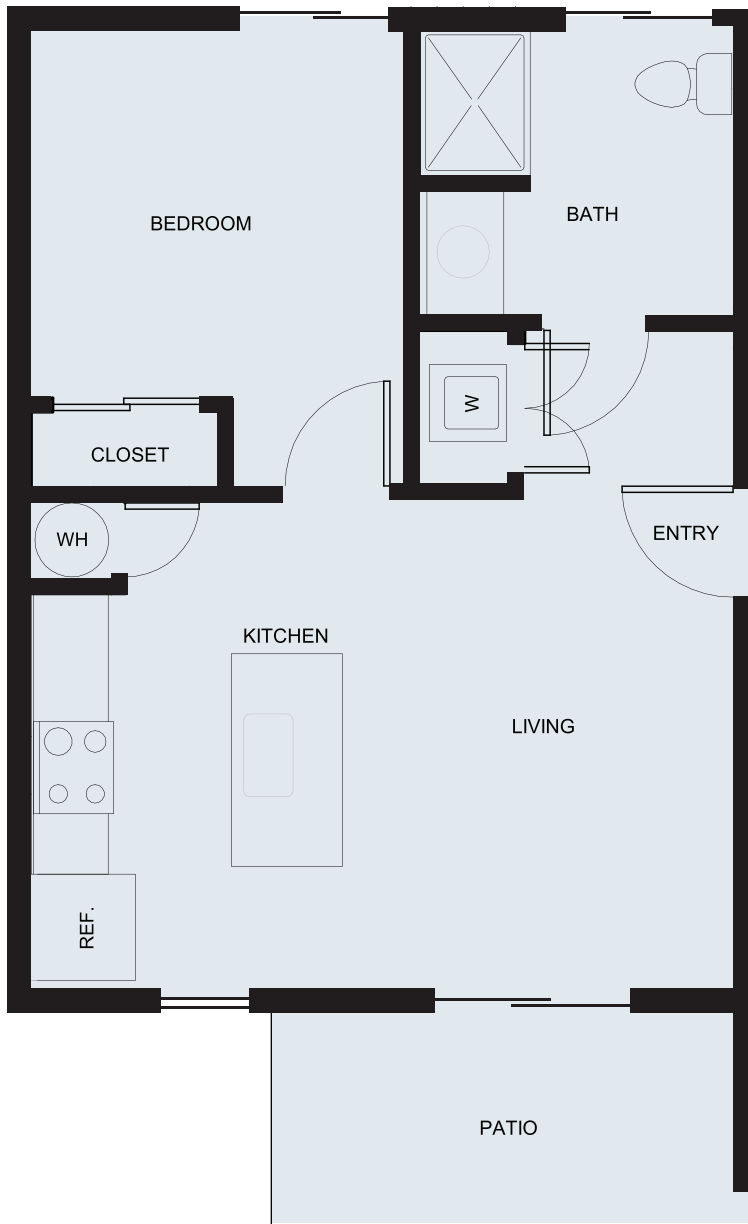

LoHi Landing

One Bedroom | 540 Square Feet
UNITS 102, 103, 104

LoHi Landing

2910 W. 32nd Avenue | Denver Colorado 80211 | Phone: 303.422.3020
LoHi@rozeboomcompany.com