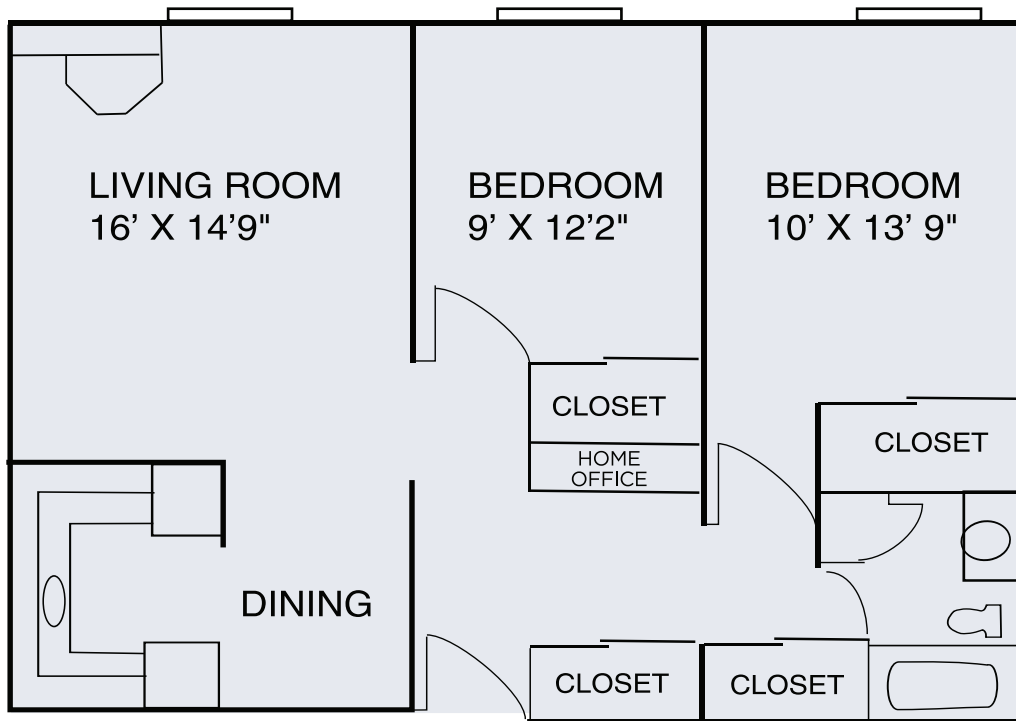

FLOOR PLAN

Two Bedroom
900 Square Feet

Park Sedona Apartments
1245 Humboldt St. | Denver, CO 80218
Phone: 303.861.8620 | Fax: 303.861.2846
parksedona@rozeboomcompany.com

All square footages are approximate, pricing and availability are subject to change at any time.