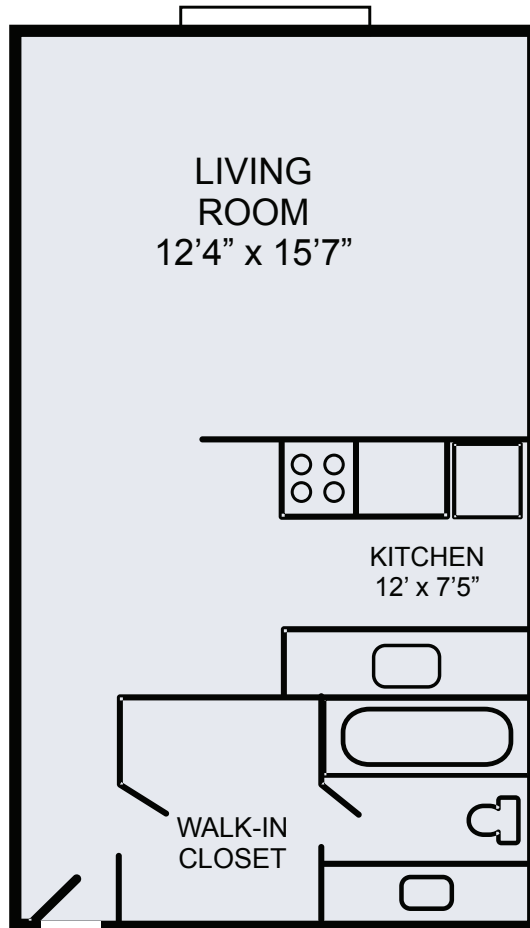

## FLOOR PLAN

Studio  
435 Square Feet

Terrace Arms Apartments  
633 Pearl St. | Denver, CO 80203-3867  
Phone: 303.832.1101 | Fax: 303.832.3751  
terracearms@rozeboomcompany.com

All square footages are approximate, pricing and availability are subject to change at any time.