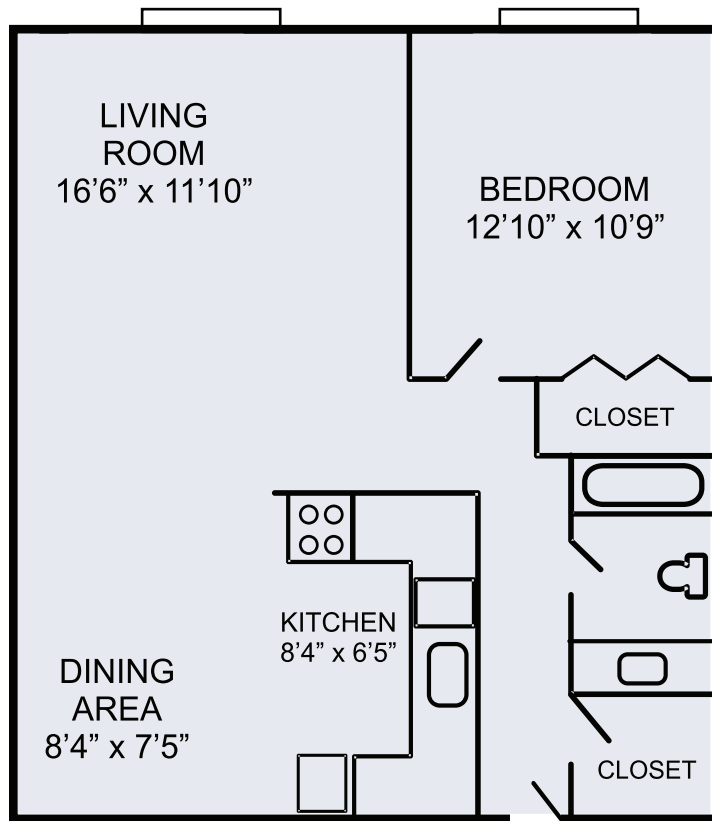

## FLOOR PLAN

One Bedroom - Plan A  
640 Square Feet

Terrace Arms Apartments  
633 Pearl St. | Denver, CO 80203-3867  
Phone: 303.832.1101 | Fax: 303.832.3751  
terracearms@rozeboomcompany.com

All square footages are approximate, pricing and availability are subject to change at any time.