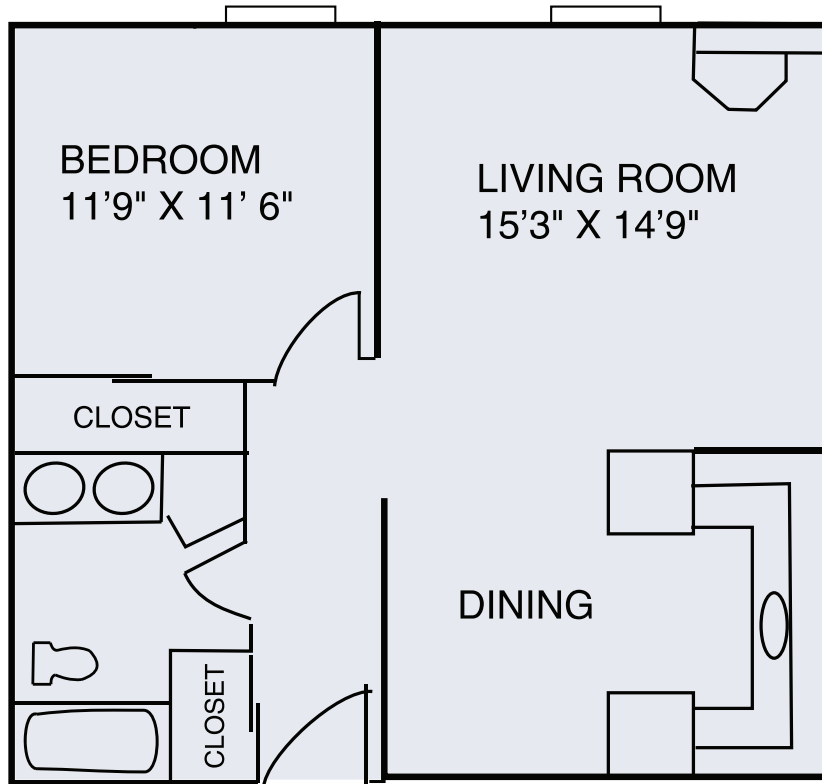

FLOOR PLAN

One Bedroom
675 Square Feet

Park Sedona Apartments
1245 Humboldt St. | Denver, CO 80218
Phone: 303.861.8620 | Fax: 303.861.2846
parksedona@rozeboomcompany.com

All square footages are approximate, pricing and availability are subject to change at any time.