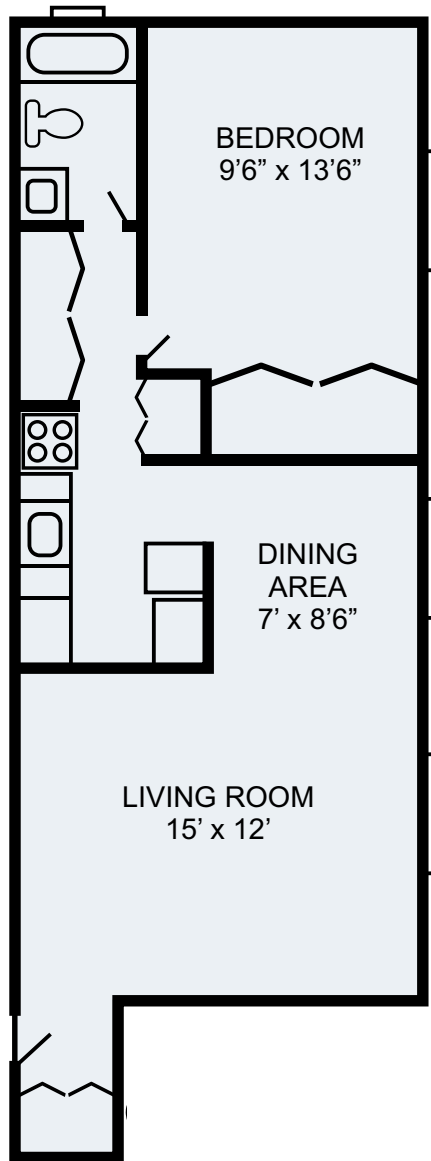

WINDSONG APARTMENTS

FLOOR PLAN

One Bedroom
600 Square Feet

Windsong Apartments
3535 S. Clarkson St. | Englewood, CO 80113
Phone: 303.761.4207 | Fax: 303.761.9621
windsong@rozeboomcompany.com

All square footages are approximate, pricing and availability are subject to change at any time.